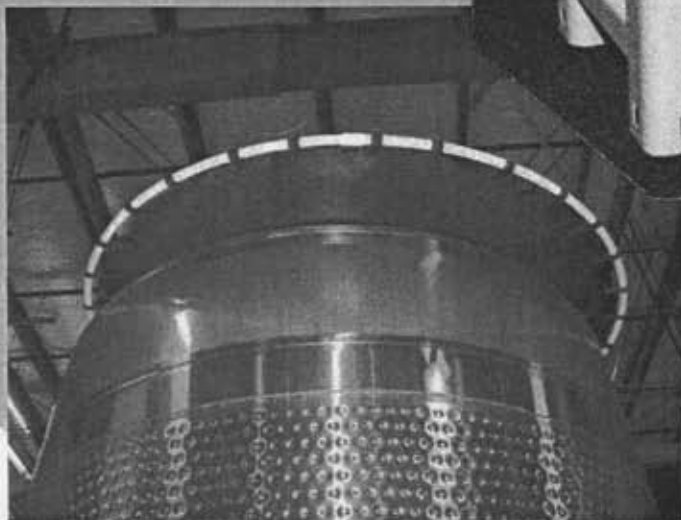

Open Top Tank Screens

Custom made tank screens
for your open top
fermenting
tanks

Keep fruit flies and debris out of
your tank.

We make any size you need.

Light weight and easy to use.

Lifetime product made of durable
polypropylene mesh and 1" nylon
webbing.

"The Bin Screen"