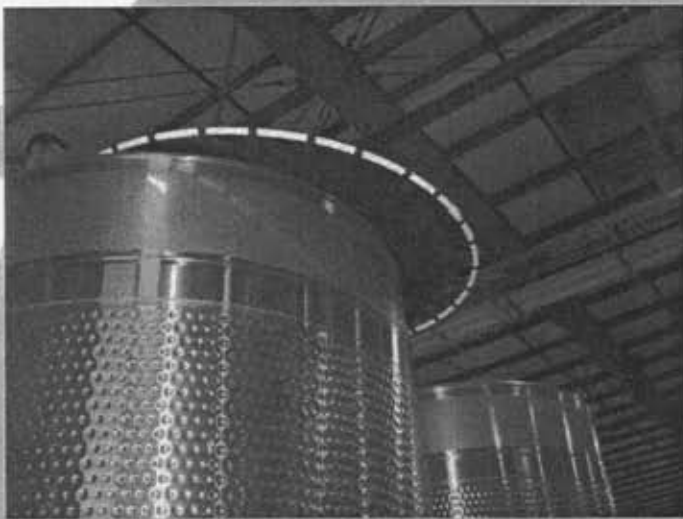

Open Top Tank Screens

Custom made tank screens
for your open top
fermenting
tanks

Keep fruit flies and debris out of
your tank.

We make any size you need.

Light weight and easy to use.

Lifetime product made of durable
polypropylene mesh and 1" nylon
webbing.

"The Bin Screen"